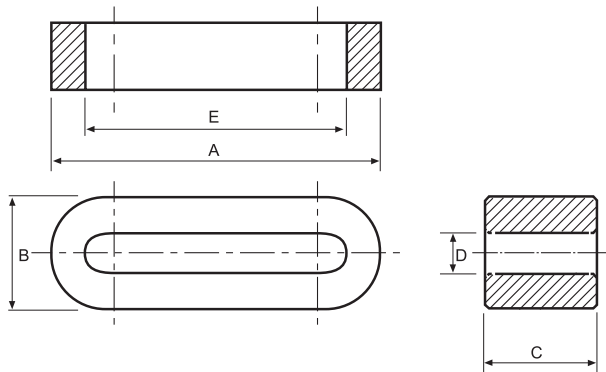

Type : FC Cores

Ordering Code:

H5	FC14.5*2.75*15
Material 材質	Core Size 品名

Shape:

Type:1

Type:2

■ DIMENSIONS

CORES	DIMENSIONS (mm)					Type
	A	B	C	D	E	
FC14.5x2.75x15	14.50 ± 0.50	2.75 ± 0.30	15.00 ± 0.40	0.70 ± 0.30	11.00 ± 0.40	1
FC14.5x2.75x20	14.50 ± 0.50	2.75 ± 0.30	20.00 ± 0.50	0.70 ± 0.30	11.00 ± 0.40	1
FC15.5x3.4x10	15.50 ± 0.38	3.40 ± 0.51	10.00 ± 0.25	1.40 ± 0.51	13.50 ± 0.38	1
FC17x5x6	17.00 ± 0.40	5.00 ± 0.30	6.00 ± 0.50	0.80 ± 0.40	13.00 ± 0.40	1
FC17x5x9	17.00 ± 0.40	5.00 ± 0.30	9.00 ± 0.50	0.80 ± 0.40	13.00 ± 0.40	1
FC22.35x7.75x19.05	22.35 ± 0.51	7.75 ± 0.38	19.05 ± 0.64	1.50 ± 0.15	14.00 ± 0.25	2
FC24.5x5x7	24.50 ± 0.50	5.00 ^{+0.00} / _{-0.60}	7.00 ± 0.30	0.50 ^{+0.50} / _{-0.00}	20.00 ^{+1.00} / _{-0.00}	1
FC31x5x12	31.00 ± 0.70	5.00 ^{+0.00} / _{-0.70}	12.00 ± 0.50	1.00 ± 0.50	27.00 ^{+0.08} / _{-0.60}	1
FC31.4x7.75x21	31.40 ± 0.51	7.75 ± 0.38	21.00 ± 0.64	1.00 ± 0.50	23.00 ± 0.38	2
FC37x8x18.25	37.00 ± 0.80	8.00 ± 0.50	18.25 ± 1.00	1.50 ± 0.40	27.00 ± 0.80	1

Remark: Customized dimensions are available.