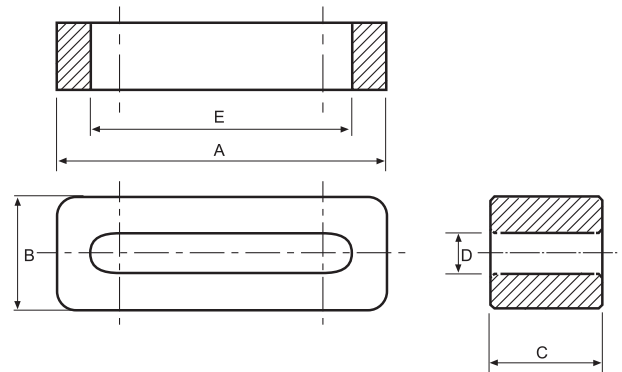

Type : FC Cores

Ordering Code:

H5	FC14.5*2.75*15
Material 材質	Core Size 品名

Shape:

Type:1

Type:2

■ DIMENSIONS

CORES	DIMENSIONS (mm)					Type
	A	B	C	D	E	
FC14.5x2.75x15	14.50 ± 0.50	2.75 ± 0.30	15.00 ± 0.40	0.70 ± 0.30	11.00 ± 0.40	1
FC14.5x2.75x20	14.50 ± 0.50	2.75 ± 0.30	20.00 ± 0.50	0.70 ± 0.30	11.00 ± 0.40	1
FC15.5x3.4x10	15.50 ± 0.38	3.40 ± 0.51	10.00 ± 0.25	1.40 ± 0.51	13.50 ± 0.38	1
FC17x5x6	17.00 ± 0.40	5.00 ± 0.30	6.00 ± 0.50	0.80 ± 0.40	13.00 ± 0.40	1
FC17x5x9	17.00 ± 0.40	5.00 ± 0.30	9.00 ± 0.50	0.80 ± 0.40	13.00 ± 0.40	1
FC22.35x7.75x19.05	22.35 ± 0.51	7.75 ± 0.38	19.05 ± 0.64	1.50 ± 0.15	14.00 ± 0.25	2
FC24.5x5x7	24.50 ± 0.50	5.00 ^{+0.00} / _{-0.60}	7.00 ± 0.30	0.50 ^{+0.50} / _{-0.00}	20.00 ^{+1.00} / _{-0.00}	1
FC31x5x12	31.00 ± 0.70	5.00 ^{+0.00} / _{-0.70}	12.00 ± 0.50	1.00 ± 0.50	27.00 ^{+0.08} / _{-0.60}	1
FC31.4x7.75x21	31.40 ± 0.51	7.75 ± 0.38	21.00 ± 0.64	1.00 ± 0.50	23.00 ± 0.38	2
FC37x8x18.25	37.00 ± 0.80	8.00 ± 0.50	18.25 ± 1.00	1.50 ± 0.40	27.00 ± 0.80	1

Remark: Customized dimensions are available.